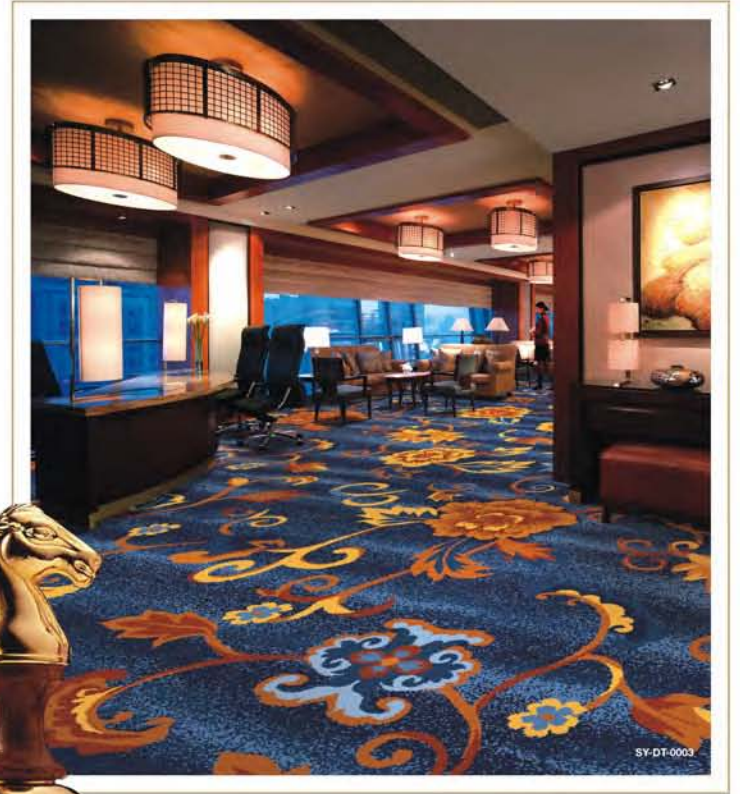

ELEGANCE
for you

LOBBY

GUEST ROOM

CORRIDOR

HAND-TUFTED

AXMINSTER

LOBBY

SY-DT-0003