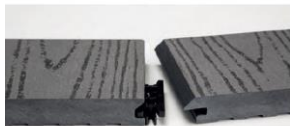

ZoomDeck®

Gravado | Wood grain
143x22x2300/3200mm

O ZoomDeck® é um perfil maciço destinado a alto tráfego. O seu sistema de fixação é 100% invisível, evitando que pequenos objetos e lixo passem pelo deck.

ZoomDeck® is a solid profile intended for high traffic. Its fixation system is 100% invisible, preventing small objects from passing through the deck.