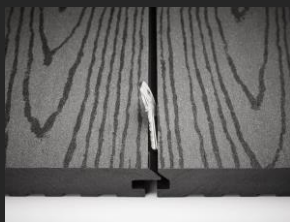

ZoomDeck®

Gravado | Wood grain
143x22x2300/3200mm

O ZoomDeck® é um perfil maciço destinado a alto tráfego. O seu sistema de fixação é 100% invisível, evitando que pequenos objetos e lixo passem pelo deck.

ZoomDeck® is a solid profile intended for high traffic. Its fixation system is 100% invisible, preventing small objects from passing through the deck.