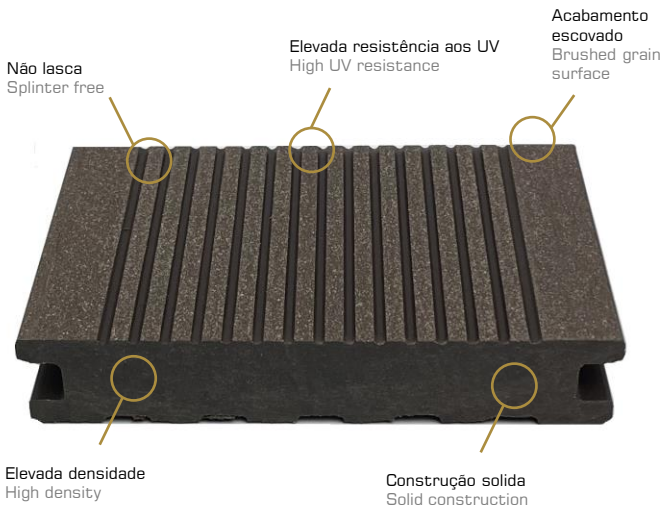

Porquê escolher EPW®

Why choose EPW®

PORQUÊ ESCOLHER COMPOSITO?

Deck composto é a alternativa moderna aos decks de madeira. As grandes vantagens são **não torcer, não apodrecer e com uma manutenção bastante reduzida**. O deck composto é feito com **madeira certificada e resina**. O resultado é um produto de **alta densidade, livre de lascas, anti escorregamento** (mesmo molhado), ideal para espaços comerciais e privados.

As régua de deck composto têm um aspeto e toque de madeira e podem ser trabalhadas como a madeira. Ao contrário da madeira, **não necessitam de tratamentos periódicos, apenas limpeza**.

WHY CHOOSE COMPOSITE?

Composite decking is the modern alternative to timber decking, the advantage being that it **does not rot or warp and is virtually maintenance-free**.

Is made from **certified wood fiber and virgin polymer**, so the result is **denser, harder and heavier than wood alone**. This means that there is **no danger of splinters, it is anti-slip** even in the wet. With no health and safety issues, this makes it ideally suited to use in commercial and public areas as well for private decks.

Composite planks look like wood and they can be worked like wood, but **unlike wood they do not need to be protected** from water ingress. The