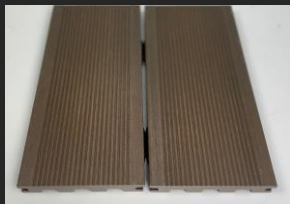

NEW

Titanium Ribbed®

Lixado | Sanded
150x24x2300/3200mm

Kit para 1m2 | Kit for 1sqm
Deck: 6,4ml
Clip: 20un
Sarrafo | Joist: 3ml