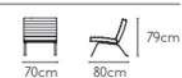

PRODUCT SIZE

TABLE LC-010

MATERIAL Tempered glass & Stainless steel

PRODUCT SIZE

TABLE LC-025

MATERIAL Tempered glass & Stainless steel

PRODUCT SIZE

TABLE LC-026