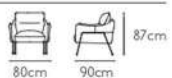

SOFA LS-039

PRODUCT SIZE

MATERIAL ● Genuine leather / ● PU / ● Fabric

CHAIR LL-055

MATERIAL ● Genuine leather / ● PU / ● Fabric

PRODUCT SIZE

CHAIR LL-016

MATERIAL ● Genuine leather / ● PU / ● Fabric

PRODUCT SIZE

TABLE LC-010

MATERIAL Tempered glass & Stainless steel

PRODUCT SIZE

TABLE LC-025

MATERIAL Tempered glass & Stainless steel

PRODUCT SIZE

TABLE LC-026