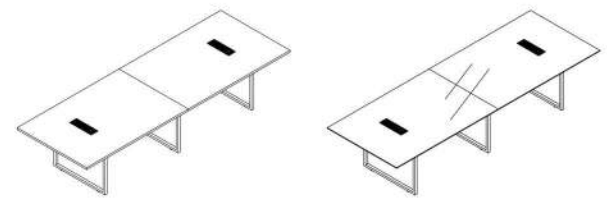

PRODUCT SIZE

TABLE LC-010

MATERIAL Tempered glass & Stainless steel

PRODUCT SIZE

TABLE LC-025

MATERIAL Tempered glass & Stainless steel

PRODUCT SIZE

TABLE LC-026

MATERIAL Tempered glass & Carbon steel

PRODUCT SIZE

03. MEETINGS

Explore our exclusive range of finely crafted furniture, where quality materials and innovative design converge to create your perfect living space.