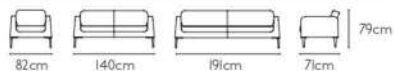

SOFA LS-039

PRODUCT SIZE

MATERIAL ● Genuine leather / ● PU / ● Fabric