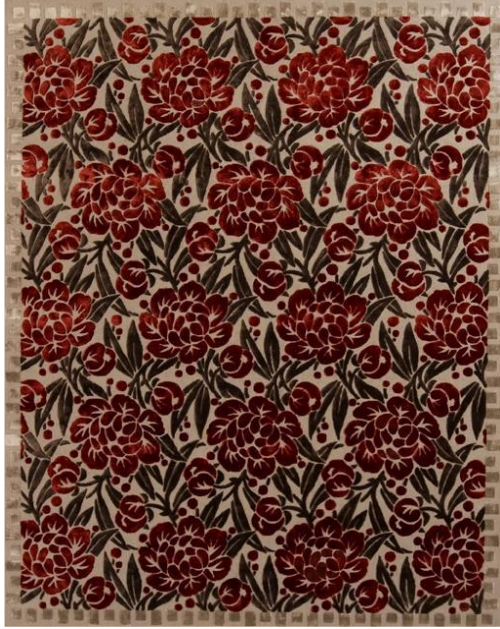

Hand-Tufted Carpet

Price: 60-1500 (\$/square meter) The price depends on the difficulty of the pattern, material, craftsmanship, and thickness

Material: wool, New Zealand wool, silk, nylon, sonora

Craftsmanship: high and low, carving, cutting, etc.

Thickness: 12-50(mm)

Weight: 4.5-7.5 (lbs)

Size: Any size, any shape

soft touch

SoftTouch

softto

soft touch

soft to