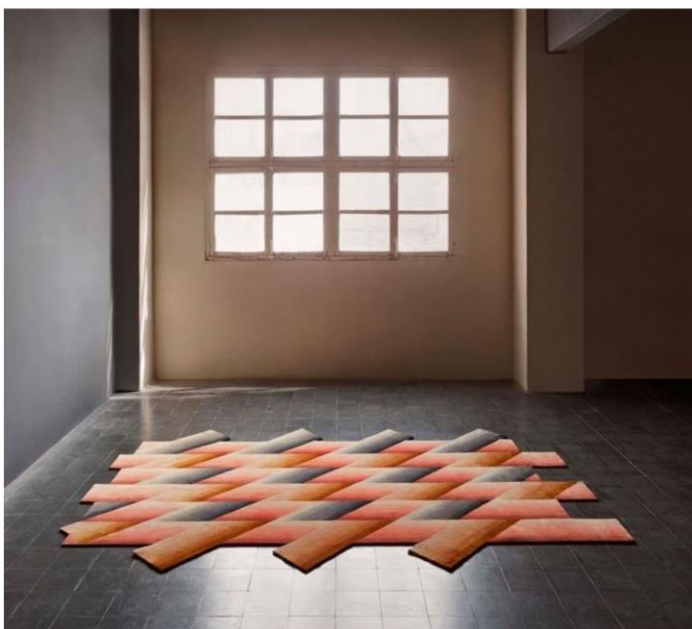

Thickness: 12-50(mm)

Weight: 4.5-7.5 (lbs)

Size: Any size, any shape

soft touch

SoftTouch

softto

soft touch

soft to