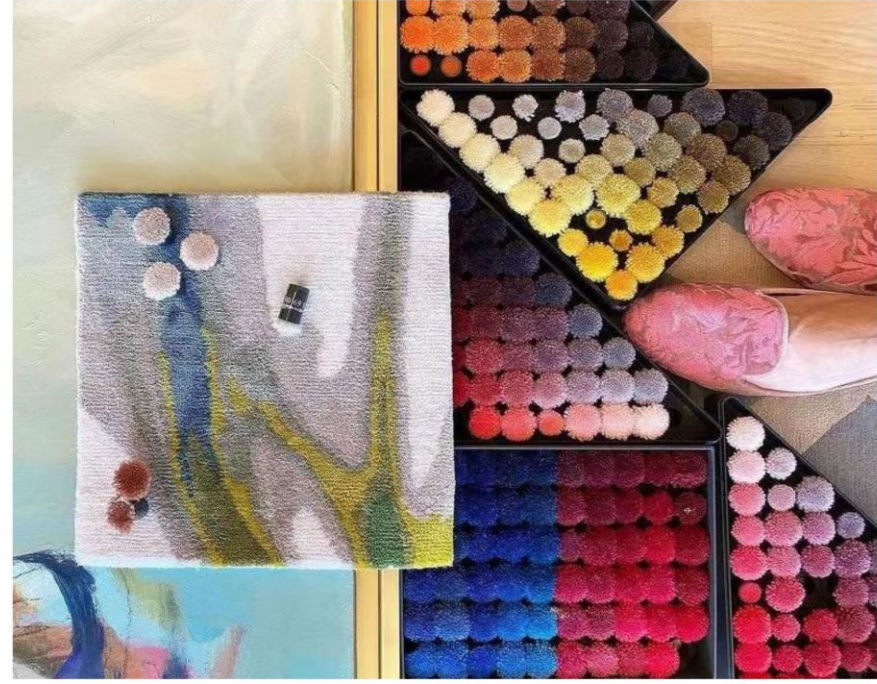

Soft to touch