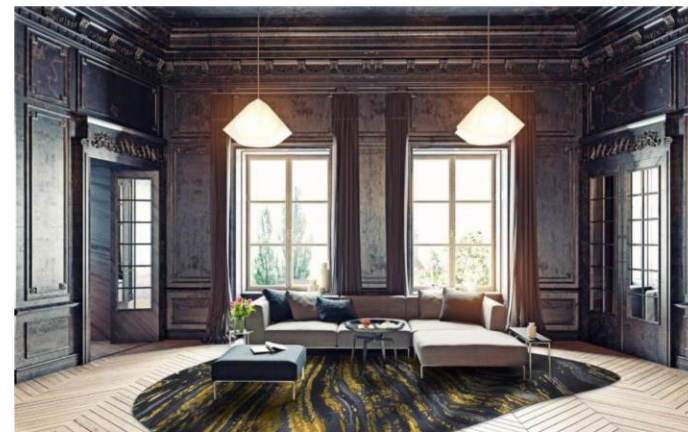

Thickness: 12-50(mm)

Weight: 4.5-7.5 (lbs)

Size: Any size, any shape

soft touch

SoftTouch

softto

soft touch

soft to