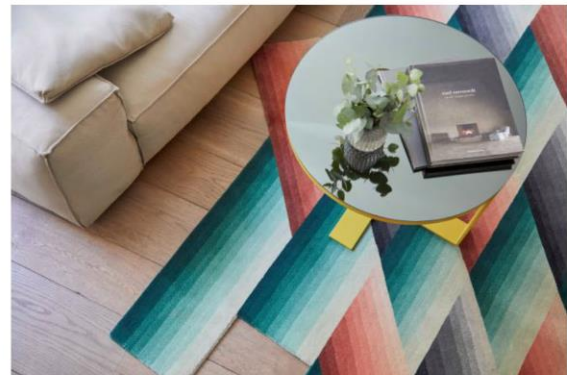

Thickness: 12-50(mm)

Weight: 4.5-7.5 (lbs)

Size: Any size, any shape

soft touch

SoftTouch

softto

soft touch

soft to