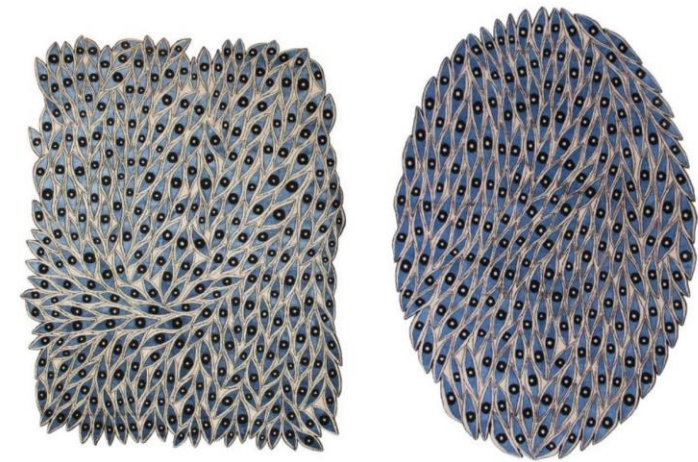

Hand-Tufted Carpet

Price: 60-1500 (\$/square meter) The price depends on the difficulty of the pattern, material, craftsmanship, and thickness

Material: wool, New Zealand wool, silk, nylon, sonora

Craftsmanship: high and low, carving, cutting, etc.

Thickness: 12-50(mm)

Weight: 4.5-7.5 (lbs)

Size: Any size, any shape

soft touch

SoftTouch

softto

soft touch

soft to

SoftTouch

Soft Touch

Soft to touch

softto

soft touch

Soft for

soft to go

soft touch