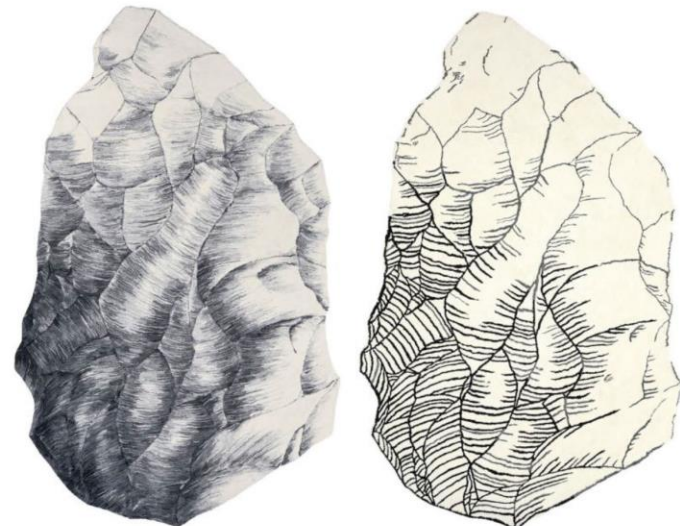

Hand-Tufted Carpet

Price: 60-1500 (\$/square meter) The price depends on the difficulty of the pattern, material, craftsmanship, and thickness

Material: wool, New Zealand wool, silk, nylon, sonora

Craftsmanship: high and low, carving, cutting, etc.

Thickness: 12-50(mm)

Weight: 4.5-7.5 (lbs)

Size: Any size, any shape

soft touch

SoftTouch

softto

soft touch

soft to

SoftTouch

Soft Touch

Soft to touch

softto

soft touch

Soft for

soft to go

soft touch