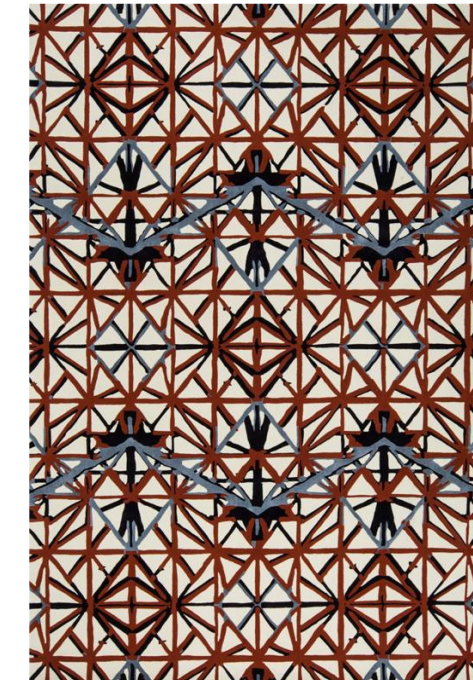

Hand-Tufted Carpet

Price: 60-1500 (\$/square meter) The price depends on the difficulty of the pattern, material, craftsmanship, and thickness

Material: wool, New Zealand wool, silk, nylon, sonora

Craftsmanship: high and low, carving, cutting, etc.

SoftTouch

Soft Touch

Soft to touch

softto

soft touch

Soft for

soft to go

soft touch